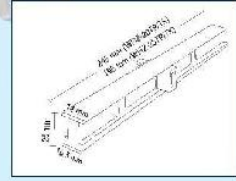

water fun

HAVUZ TAŞMA IZGARALARI OVER FLOW GRATINGS

WFIZ-201P
WFIZ-25TP

WFIZ-20TK
WFIZ-25TK

KOD CODE	HAVUZ TAŞMA IZGARASI (1 KESİTİ) OVER FLOW GRATINGS (SECTION 1)	Amb. Qty
WFIZ-20TP	125 mm-Hav. İzgarası İçin Ölgüne 125 mm Width Grating Used Over 125mm Grating Pöti Kare Desen / Pöti Carré Pattern	10 m
WFIZ-25TP	245 mm-Hav. İzgarası İçin Ölgüne 245 mm Width Grating Used Over 245mm Grating Pöti Kare Desen / Pöti Carré Pattern	10 m
WFIZ-20TK	125 mm-Hav. İzgarası İçin Ölgüne 125 mm Width Grating Used Over 125mm Grating Klasik Desen / Classic Pattern	10 m
WFIZ-25TK	245 mm-Hav. İzgarası İçin Ölgüne 245 mm Width Grating Used Over 245mm Grating Klasik Desen / Classic Pattern	10 m

water fun

HAVUZ AYDINLATMA ARMATÜRÜ İÇİN DUVAR TİPİ TRAFO

100 VA 12V&24V
300 VA 12V
400 VA 12V
600 VA 12V

TRANSFORMER FOR UNDERWATER LIGHT WALL MOUNTED TYPE

SİK DİZAYN
COMPACT DESIGN

KOLAY MONTAJ
EASY TO INSTALL

BETON VE LINER HAVUZLAR İÇİN SKIMMERLER SKIMMERS FOR CONCRETE AND LINER

water fun

BETON HAVUZLAR İÇİN SKIMMER

SKIMMERS FOR CONCRETE

Ø FIBRİ Ø	KUVAŞMA Ø mm	TİP	MODEL
112	33	Ayarlanabilir	WFS-C
112	33	Standart	WFA-C
112	33	Beyaz Kapak	WFS-YG

Ø FIBRİ Ø	KUVAŞMA Ø mm	TİP	MODEL
112	33	Standart	WFS-K
112	33	Beyaz Kapak	WFA-K

LİNER HAVUZLAR İÇİN SKIMMER

SKIMMER FOR LINER

Ø FIBRİ Ø	KUVAŞMA Ø mm	TİP	MODEL
112	33	Standart	WFS-LD

Ø FIBRİ Ø	KUVAŞMA Ø mm	TİP	MODEL
112	33	Standart	WFS-LK

water fun

SIVA ÜSTÜ MODEL SUALTI AYDINLATMA ARMATÜRÜ FLAT MODEL UNDERWATER LIGHT

AÇIKLAMA SIVA ÜSTÜ SUALTI AYDINLATMA ARMATÜRÜ

DESCRIPTION FLAT MODEL UNDERWATER LIGHT

MODEL	ARLIK (mm)	HACİM (cm³)
WFS-ÜST-12V-12	12	630